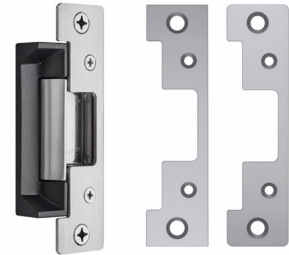

Purchase Options:

- Buy 3: Get a \$50 Gift Card
- Buy 5: Get a \$100 Gift Card

DEAL 3

#366-9400 | HES 9400-630
Surface Mounted Elec. Strike

\$269.10 ea.

-OR-

#366-9600 | HES 9600-630
Rim Electric Strike Body

Purchase Options:

- Buy 3: Get a \$50 Gift Card
- Buy 5: Get a \$100 Gift Card

DEAL 4

#366-1500 | HES 1500-630
1500 Series Electric Strike

\$276.12 ea.

-OR-

#366-1600 | HES 1600-630
1600 Series Electric Strike

Purchase Options:

- Buy 2: Get a \$50 Gift Card

DEAL 5

#366-5013 | HES 5000C-630
5000C Complete Latchbolt Pack

\$104.83 ea.

Purchase Options:

- Buy 3: Get a \$25 Gift Card
- Buy 5: Get a \$50 Gift Card

DEAL 6

#366-5300 | HES 5300C-630
5300C Low Profile Electric Strike
Complete Pack C

\$208.26 ea.

Purchase Options:

- Buy 3: Get a \$50 Gift Card
- Buy 5: Get a \$100 Gift Card

ALSO STOCKING!

#366-1515 | HES 1500C-630
1500 Series Complete Pack